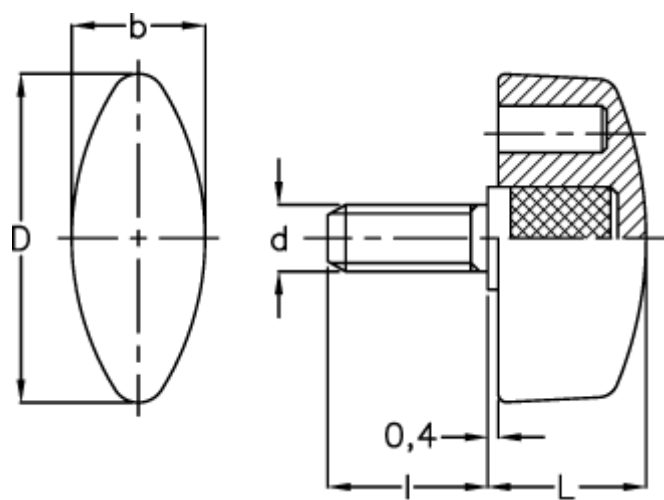

# Data Sheet

Article number: 2302008462  
Description: E+G Wing knob  
CT.476/40 p-M8x16

## Measures

---

b = 15.5  
d = 40  
d 6g = M8  
l = 16  
L = 17